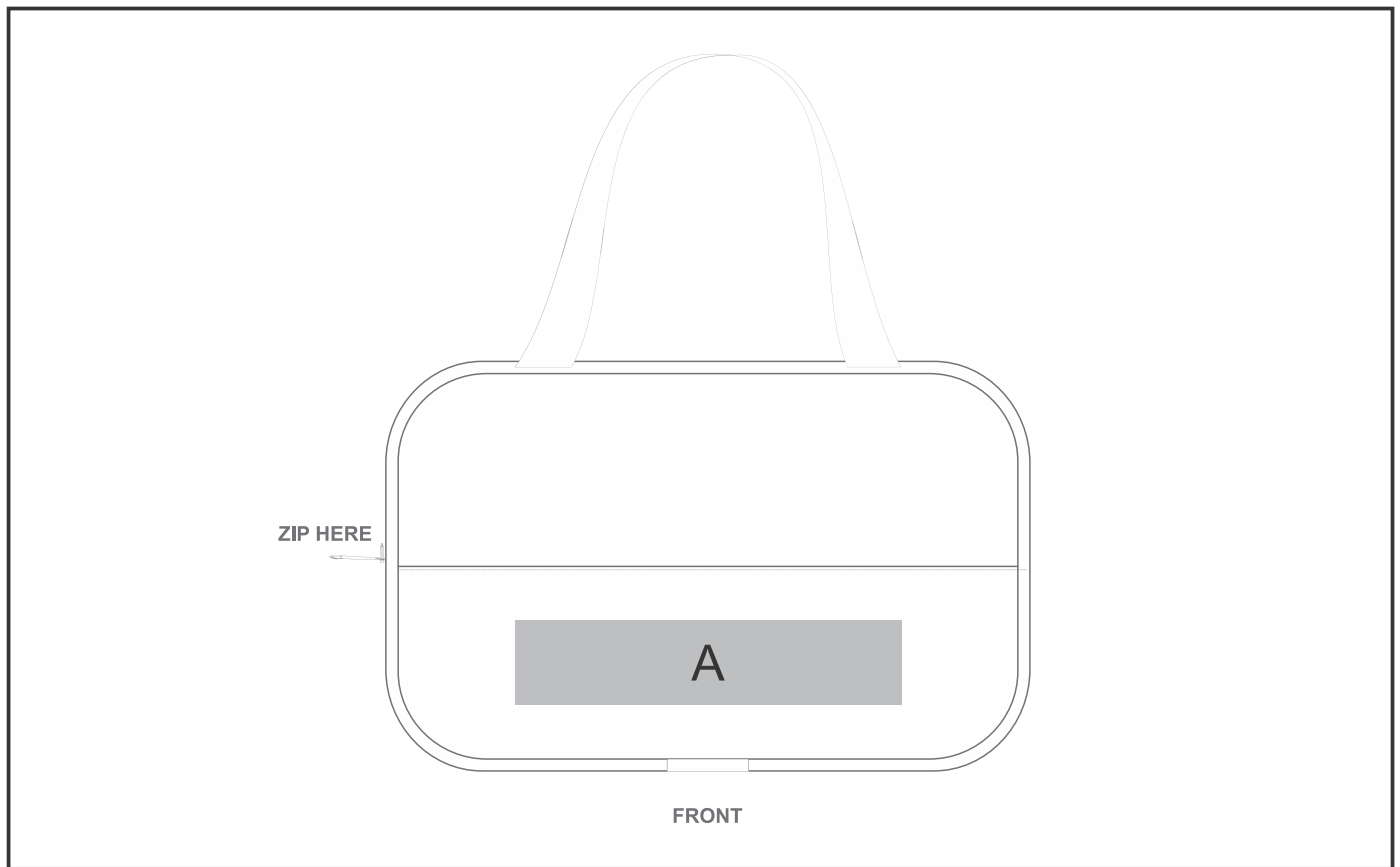

BG-EE-421-B

Eva & Elm Chanelle Super Toiletry & Cosmetic Bag

Need to know:

- Includes 1-Colour, 1-Position Screen Print (setup fees apply)

Branding Options:

Position A

1. Screen Print (SC)

1 Colour

Size: 180mm wide x 65mm high